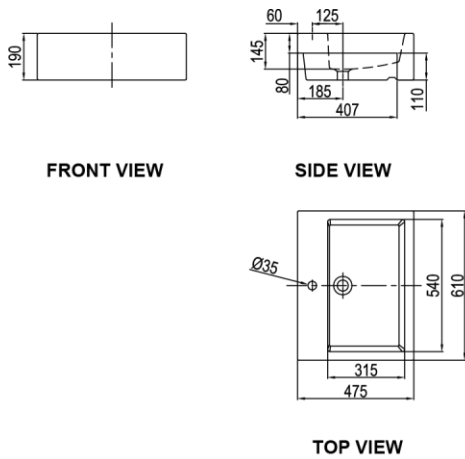

Semi-Recessed Lavatory

PRODUCT FEATURES

- High gloss surface finishing
- Easy to clean surface profile

PRODUCT SPECIFICATIONS

- Dimension: 610 (L) x 475 (W) x 190 (H) mm
- Capacity: 12.0 Litre
- Material: Vitreous China

TECHNICAL DRAWING

OPTIONAL FEATURE:

Anti-Bacterial
Technology