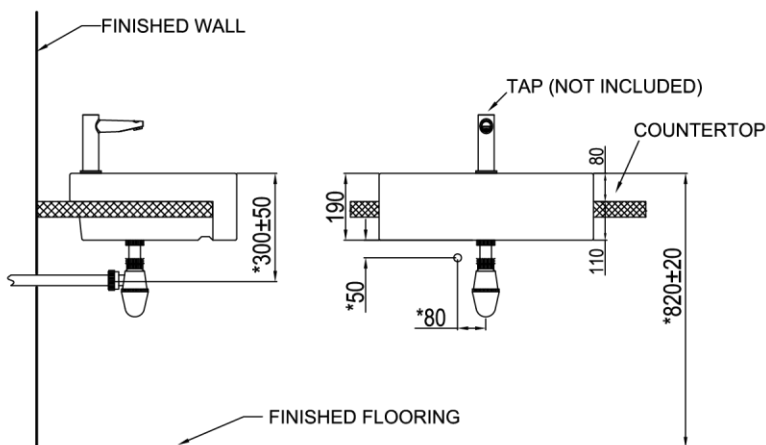

INSTALLATION DETAILS

*DENOTES RECOMMENDED VALUE