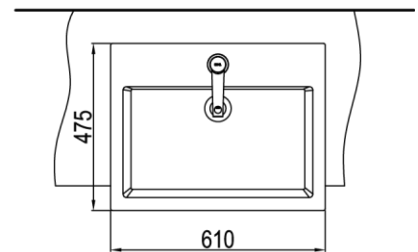

INSTALLATION DETAILS

*DENOTES RECOMMENDED VALUE